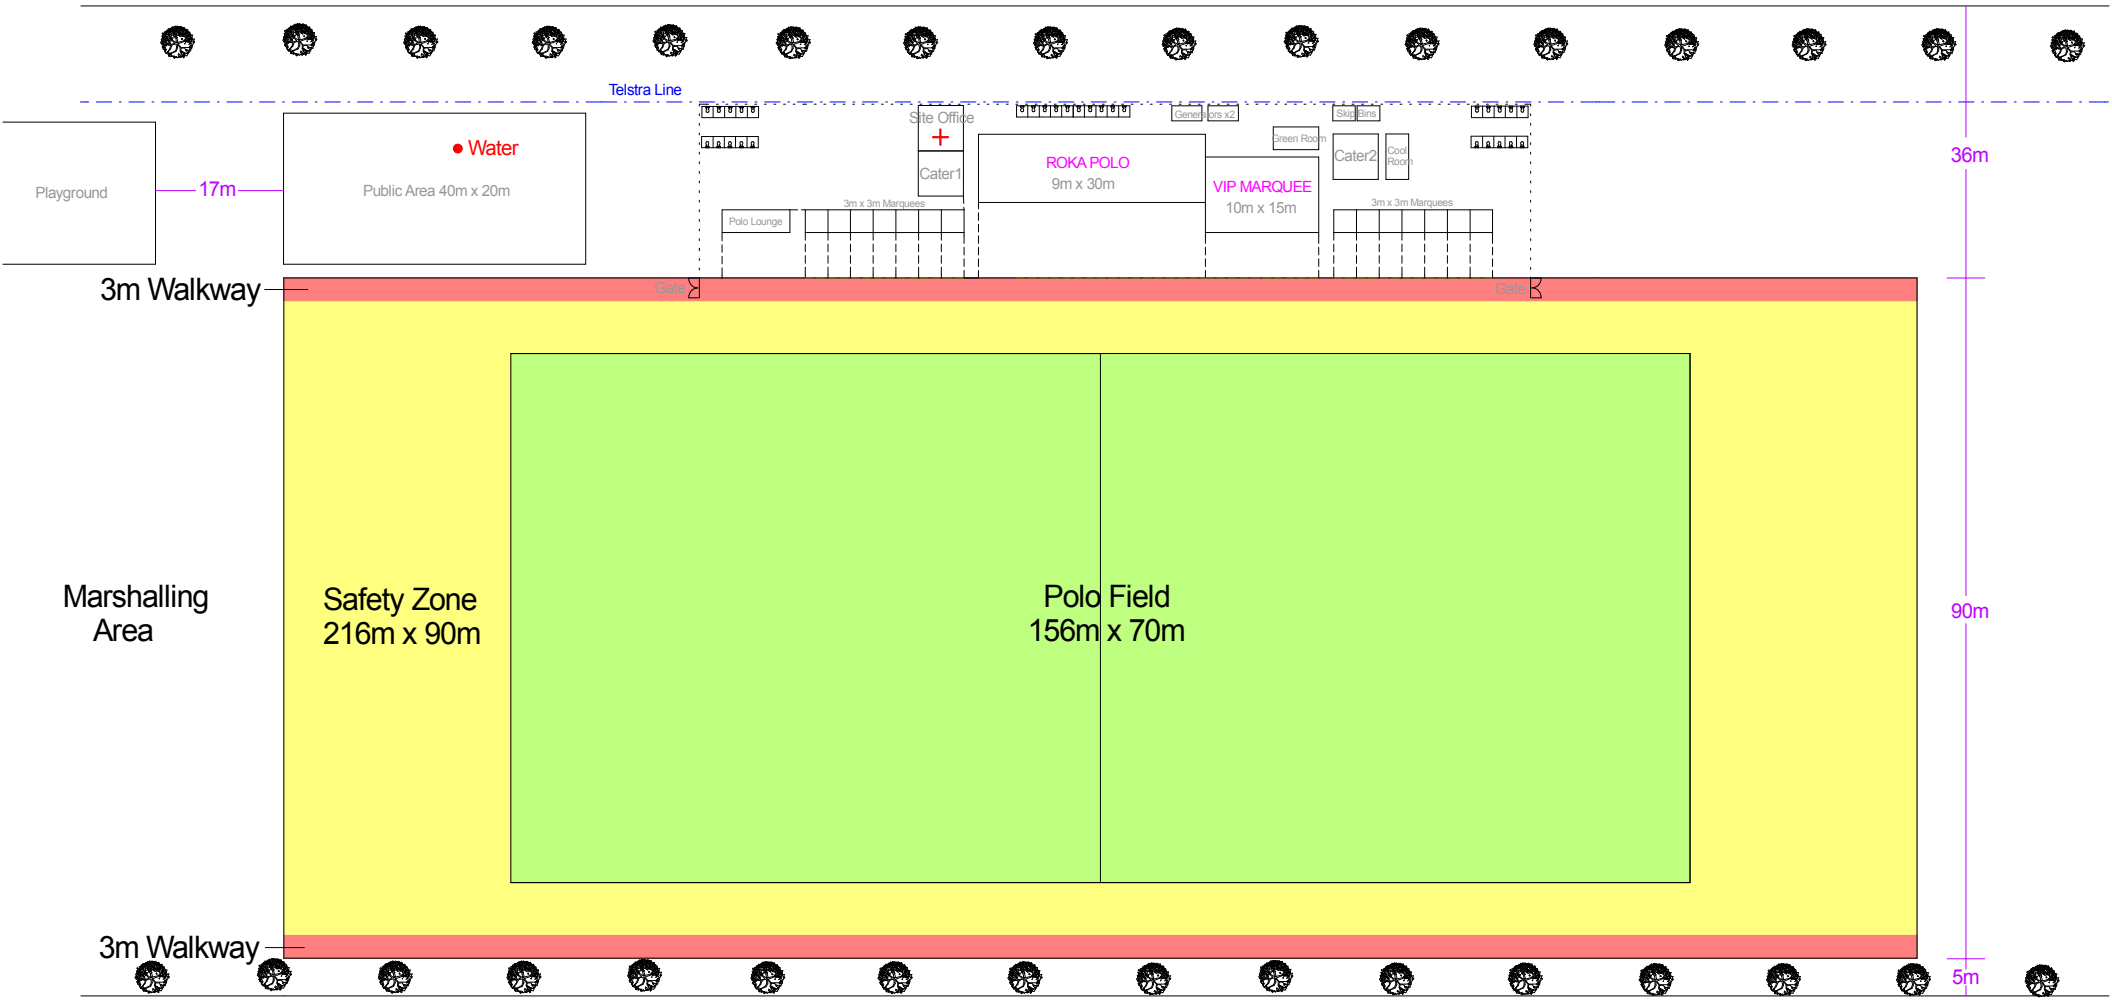

Terrace Road

36m
90m
5m

Riverside Drive